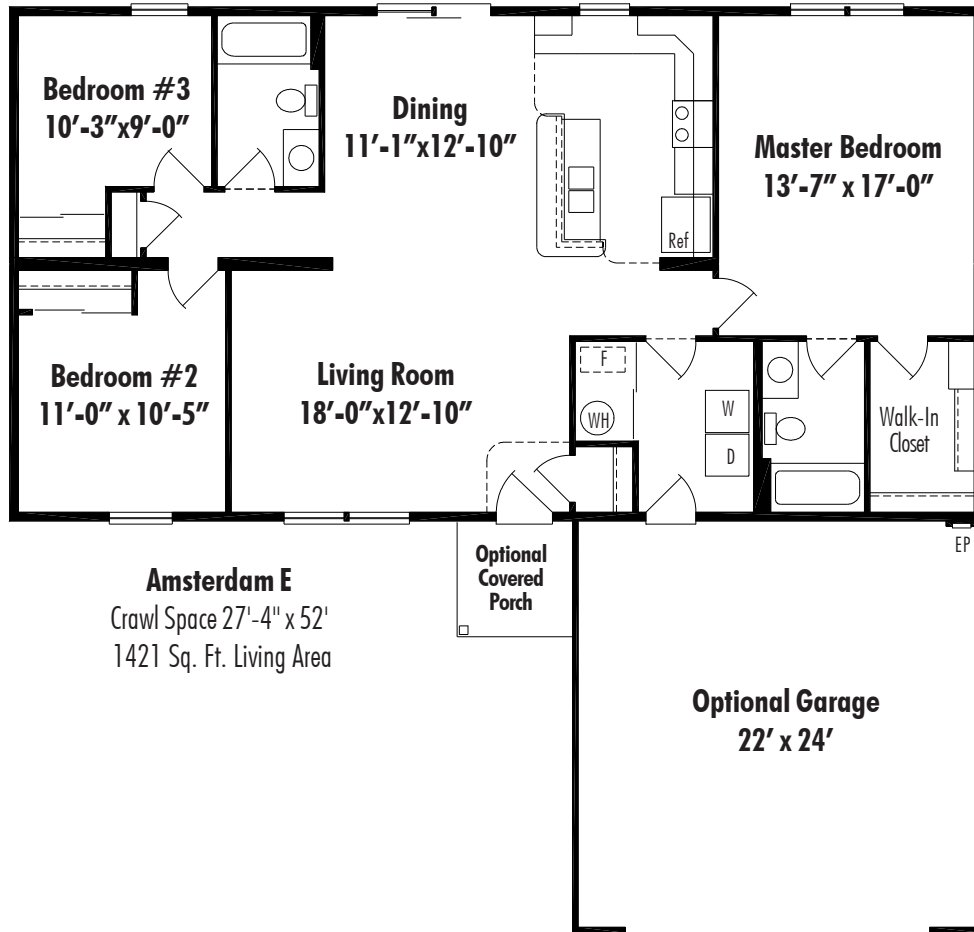

# Amsterdam E

**Amsterdam E**  
Crawl Space 27'-4" x 52'  
1421 Sq. Ft. Living Area

Floor plan dimensions are approximate. Artist's floorplans, elevation renderings and photographs are for illustration purposes only and may include optional features. Garages, porches and other attachments are not included unless specified in the written contract. All construction details and specifications must be written in the contract. No oral conditions.